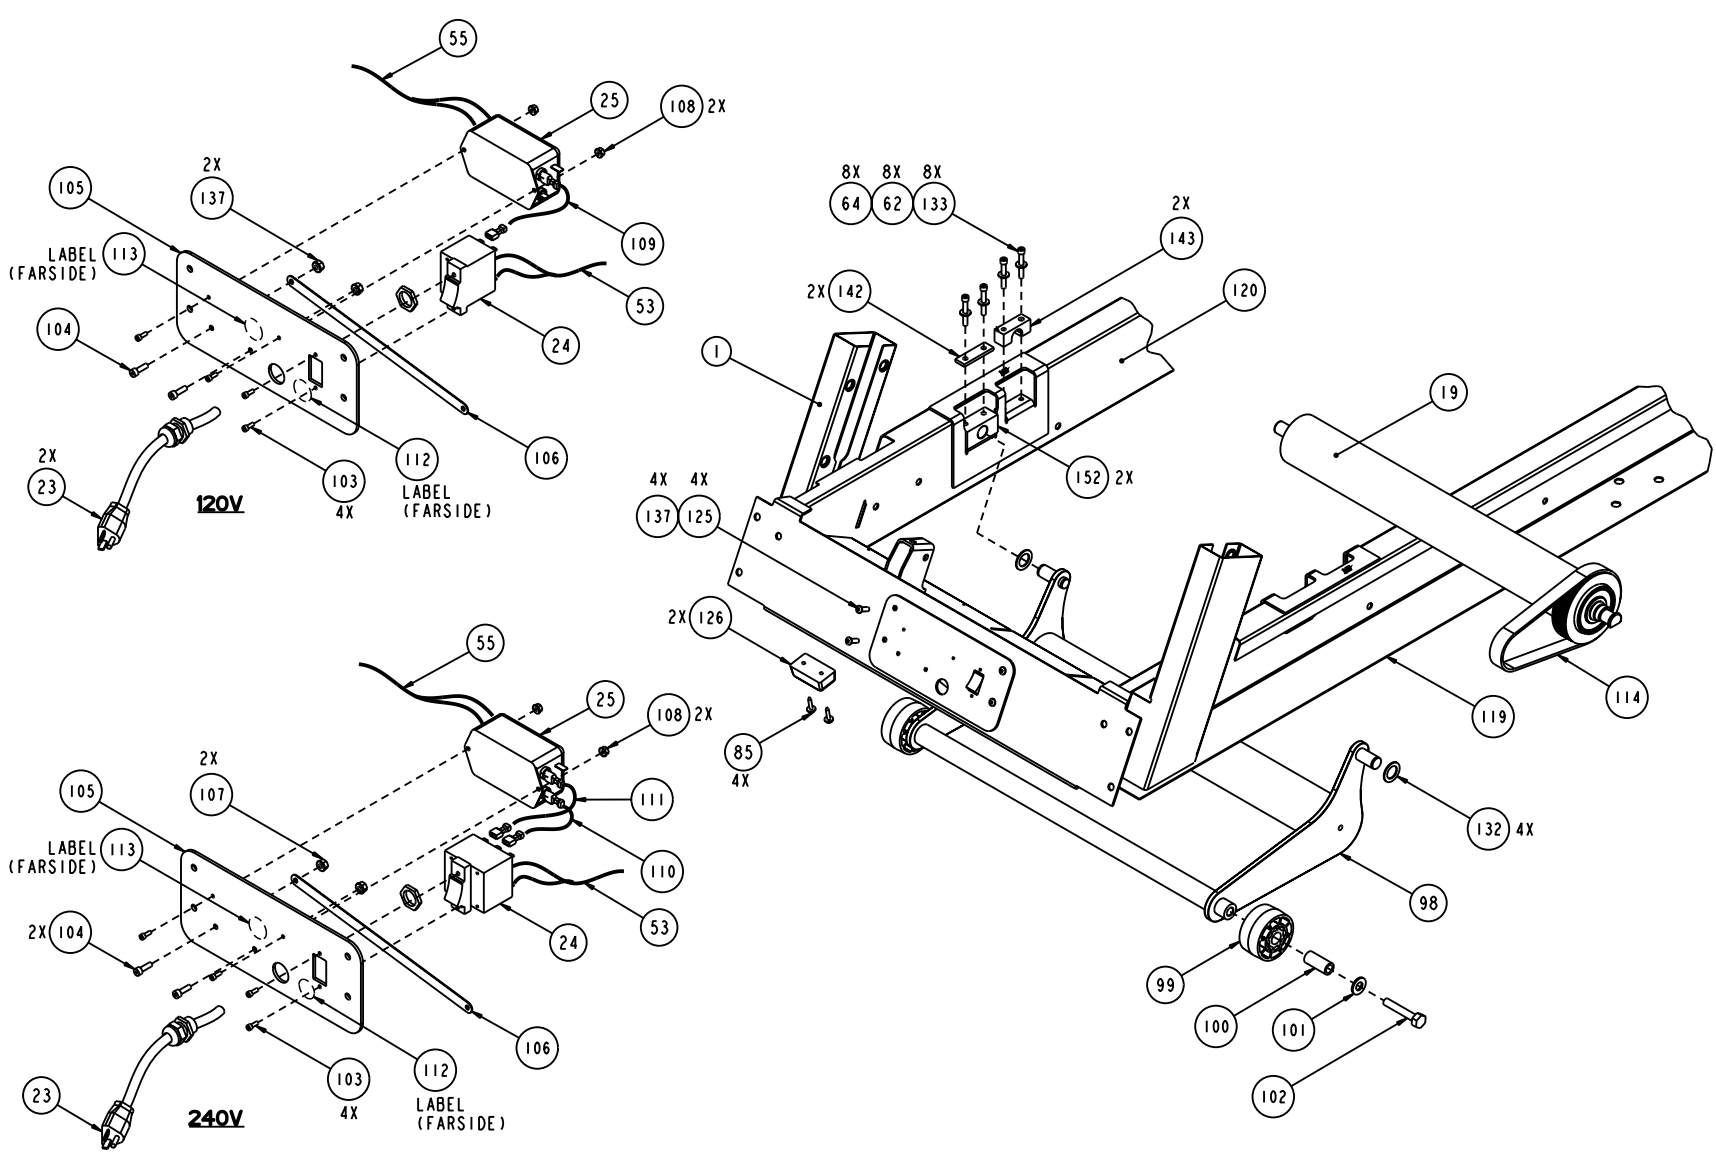

C95X EVD	P/N 43543-101	REV: J
DRAWN BY: M.HAMILTON	DATE: 01.21.03	SHEET 1 OF 8

C95X EVD	P/N 43543-101	REV: J
DRAWN BY: M.HAMILTON	DATE: 01.21.03	SHEET 2 OF 8

C95X EVD	P/N 43543-101	REV: J
DRAWN BY: M.HAMILTON	DATE: 01.21.03	SHEET 3 OF 8

THIS SHEET FOR UNITS
 MANUFACTURED PRIOR
 TO 7/2/2001.

C95X EVD	P/N 43543-101	REV: J
DRAWN BY: M.HAMILTON	DATE: 01.21.03	SHEET 5 OF 8

• HHR OPTION ONLY

C95X EVD	P/N 43543-101	REV: J
DRAWN BY: M.HAMILTON	DATE: 01.21.03	SHEET 7 OF 8

C95X EVD	P/N 43543-101	REV: J
DRAWN BY: M.HAMILTON	DATE: 01.21.03	SHEET 8 OF 8