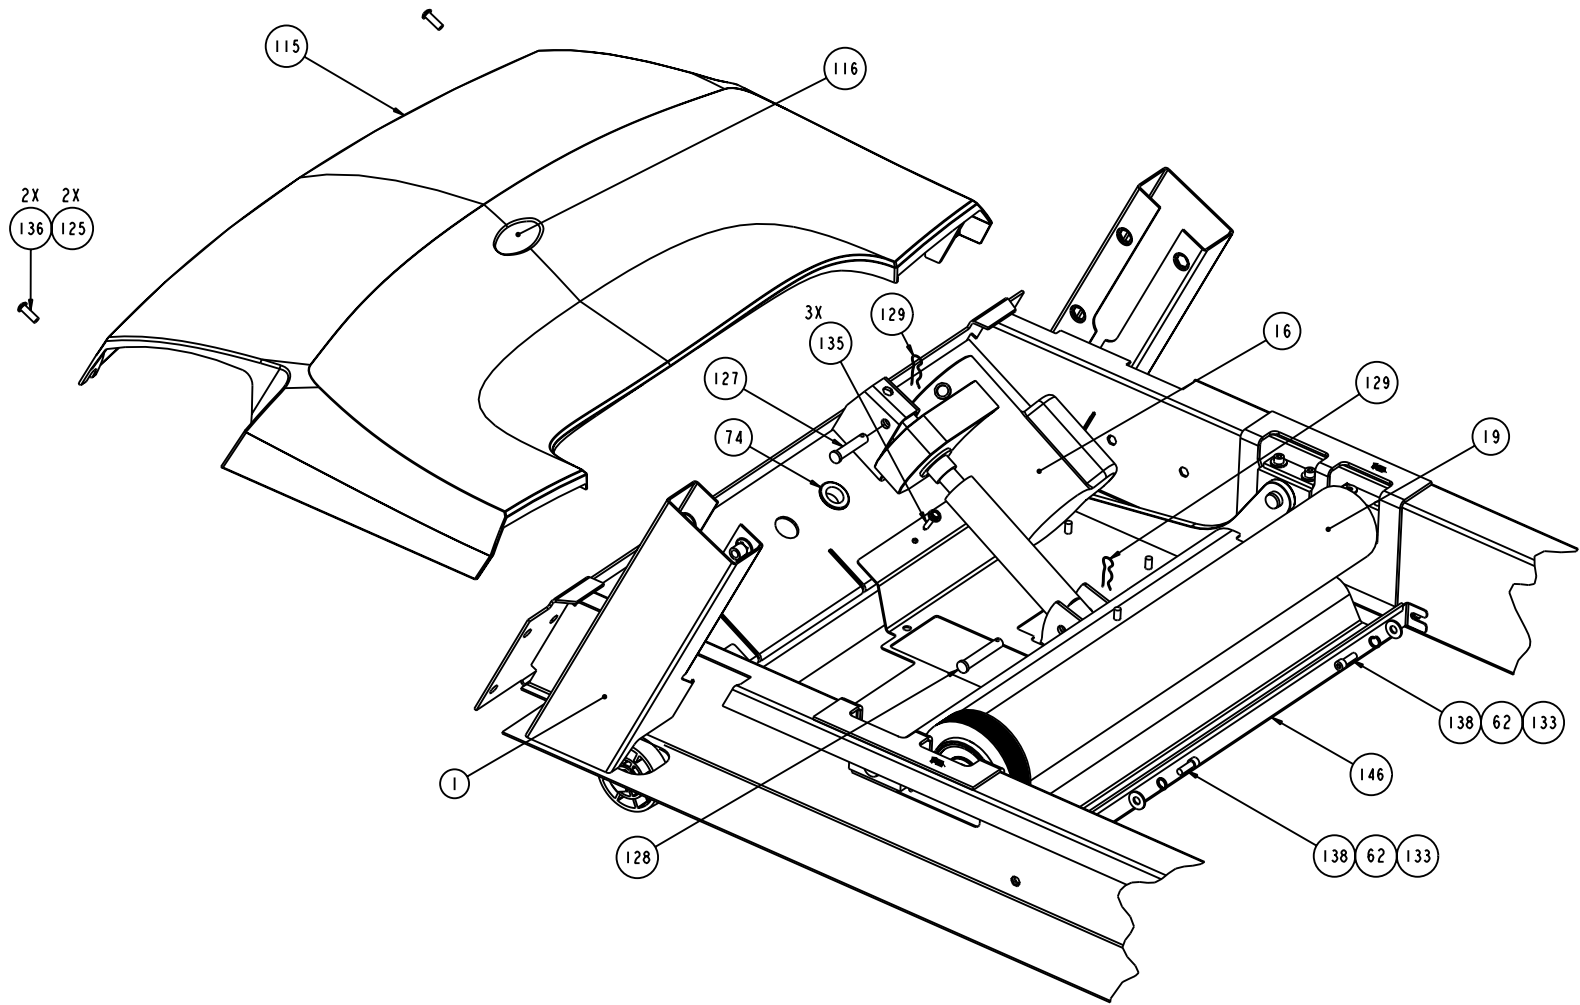

C95X EVD	P/N 43543-101	REV: J
DRAWN BY: M.HAMILTON	DATE: 01.21.03	SHEET 2 OF 8