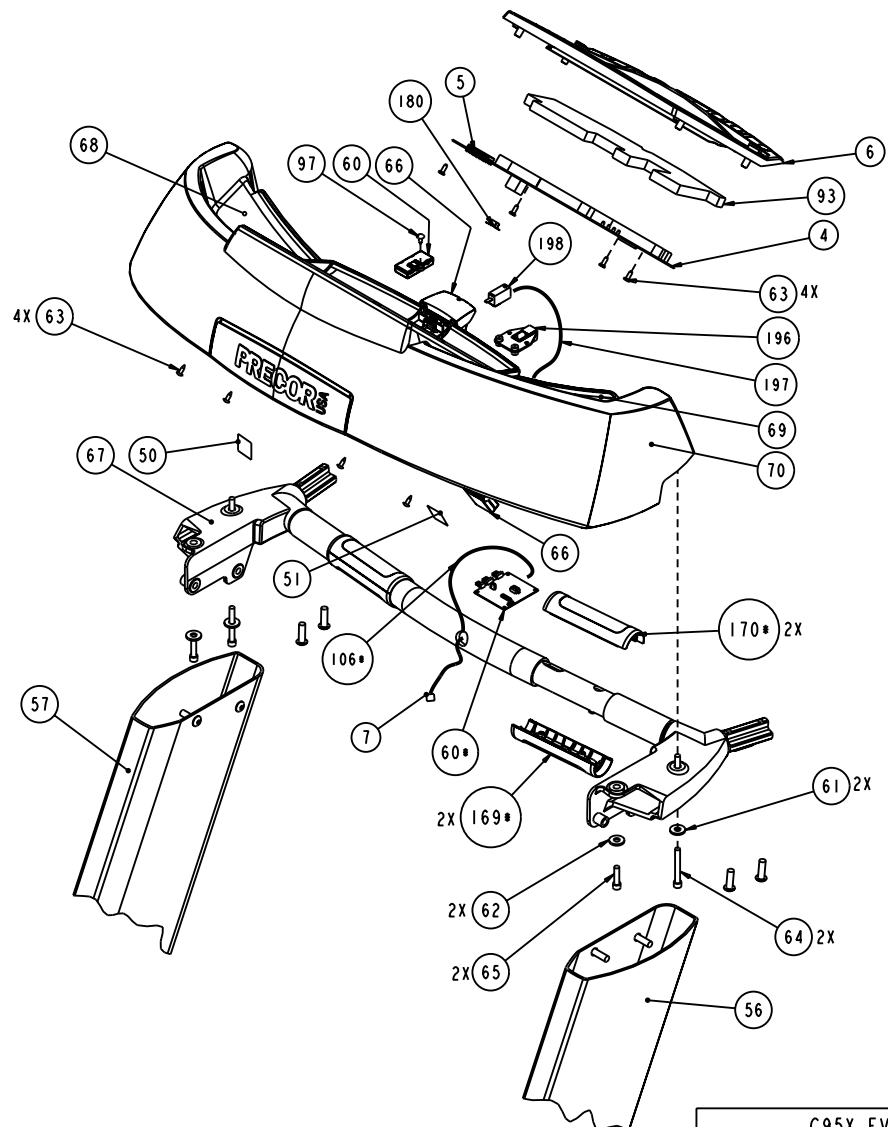

C95X EVD	P/N 43543-101	REV: J
DRAWN BY: M.HAMILTON	DATE: 01.21.03	SHEET 1 OF 8

C95X EVD	P/N 43543-101	REV: J
DRAWN BY: M.HAMILTON	DATE: 01.21.03	SHEET 2 OF 8

C95X EVD	P/N 43543-101	REV: J
DRAWN BY: M.HAMILTON	DATE: 01.21.03	SHEET 3 OF 8

THIS SHEET FOR UNITS
 MANUFACTURED PRIOR
 TO 7/2/2001.

C95X EVD	P/N 43543-101	REV: J
DRAWN BY: M.HAMILTON	DATE: 01.21.03	SHEET 5 OF 8

• HHR OPTION ONLY

C95X EVD	P/N 43543-101	REV: J
DRAWN BY: M.HAMILTON	DATE: 01.21.03	SHEET 7 OF 8

C95X EVD	P/N 43543-101	REV: J
DRAWN BY: M.HAMILTON	DATE: 01.21.03	SHEET 8 OF 8