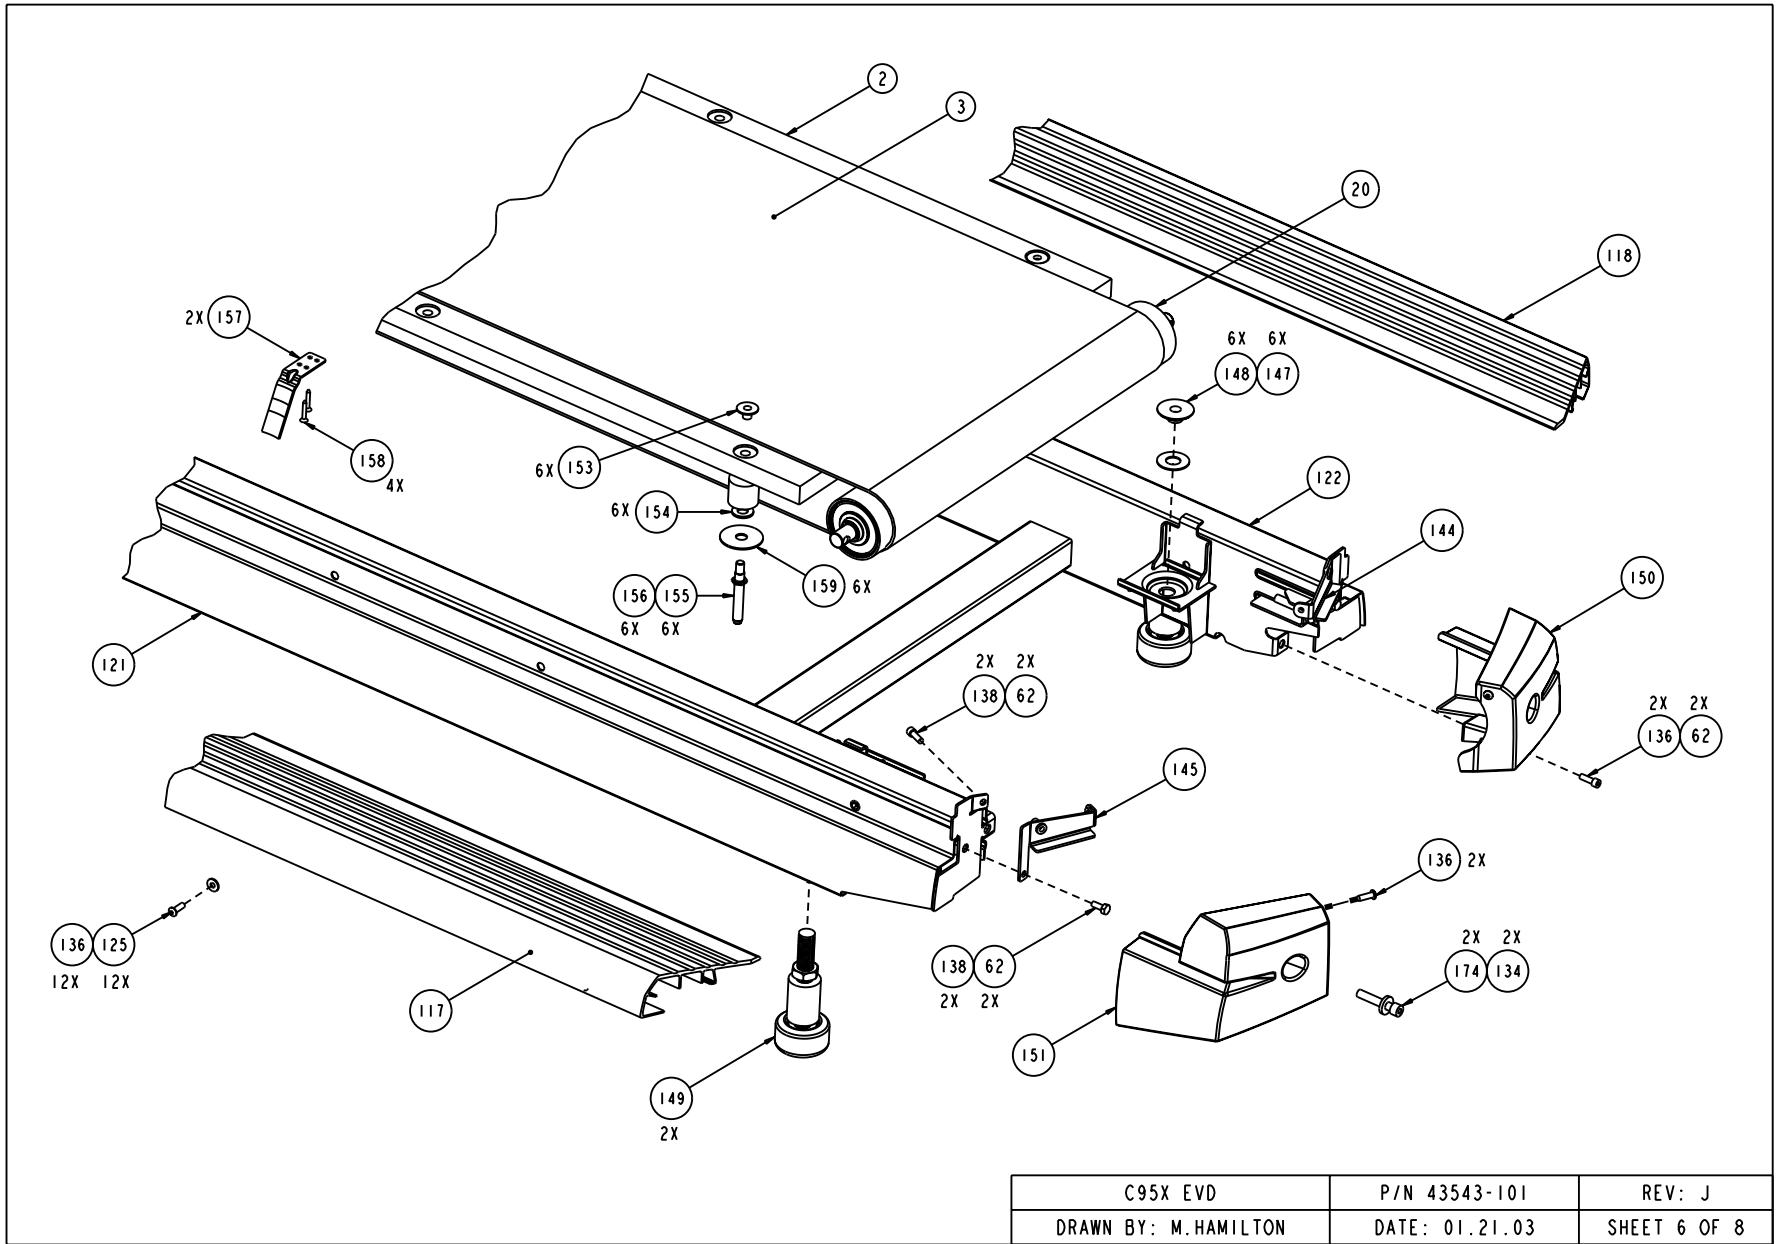

C95X EVD	P/N 43543-101	REV: J
DRAWN BY: M.HAMILTON	DATE: 01.21.03	SHEET 1 OF 8

C95X EVD	P/N 43543-101	REV: J
DRAWN BY: M.HAMILTON	DATE: 01.21.03	SHEET 2 OF 8

C95X EVD	P/N 43543-101	REV: J
DRAWN BY: M.HAMILTON	DATE: 01.21.03	SHEET 3 OF 8

THIS SHEET FOR UNITS
 MANUFACTURED PRIOR
 TO 7/2/2001.

C95X EVD	P/N 43543-101	REV: J
DRAWN BY: M.HAMILTON	DATE: 01.21.03	SHEET 5 OF 8

• HHR OPTION ONLY

C95X EVD	P/N 43543-101	REV: J
DRAWN BY: M.HAMILTON	DATE: 01.21.03	SHEET 7 OF 8

C95X EVD	P/N 43543-101	REV: J
DRAWN BY: M.HAMILTON	DATE: 01.21.03	SHEET 8 OF 8