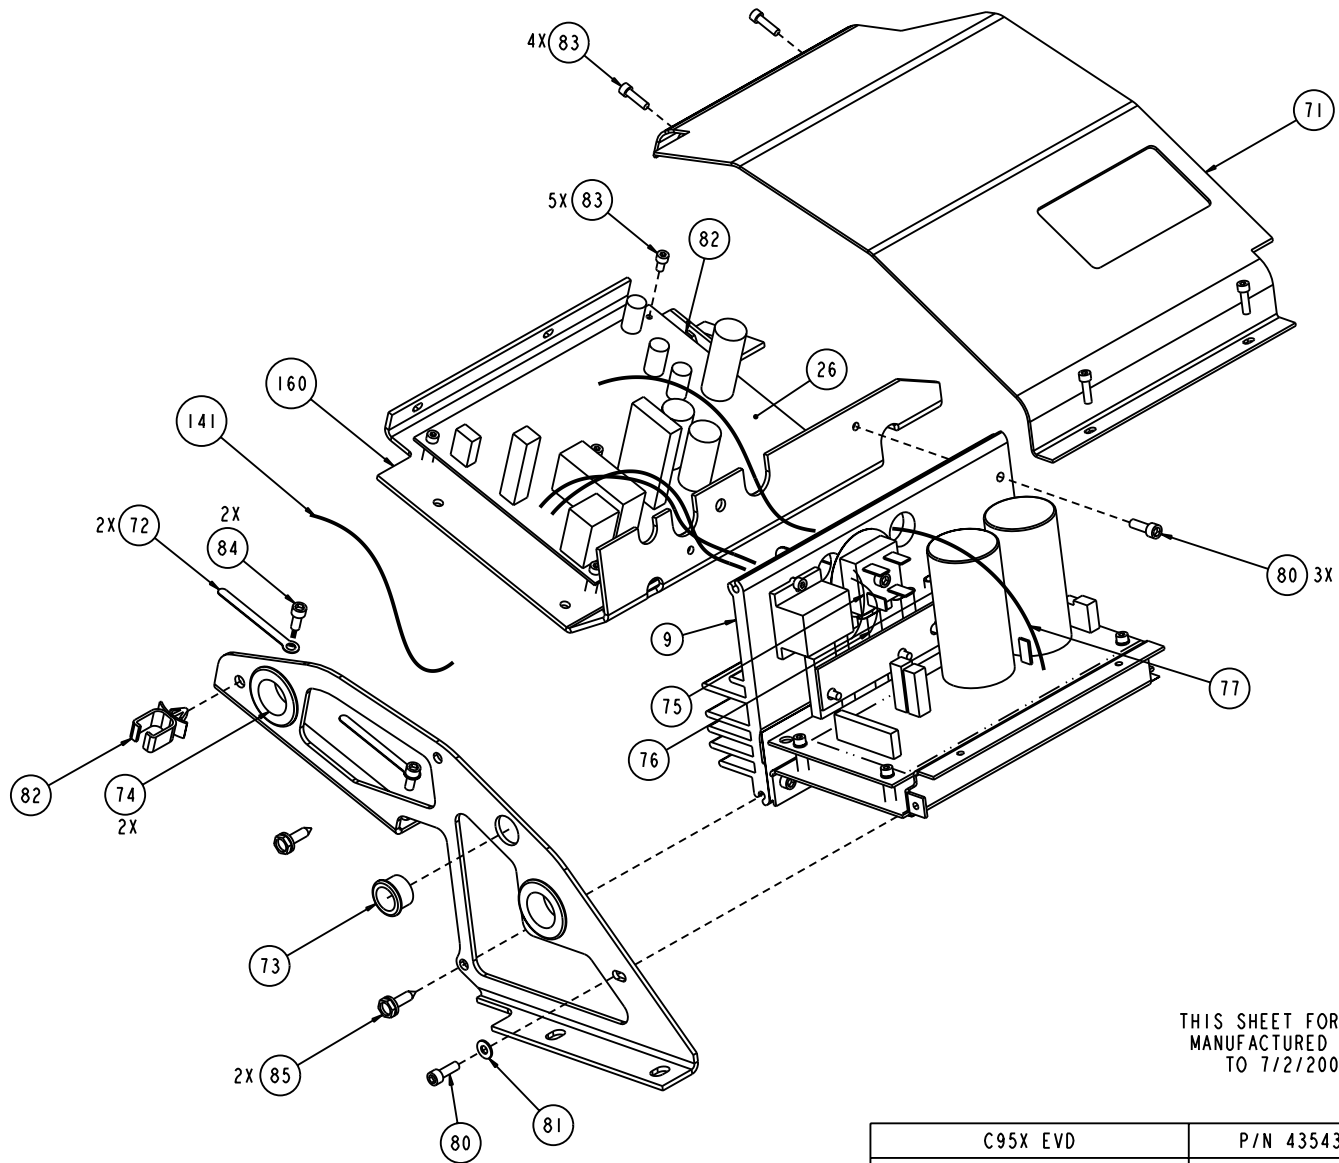

C95X EVD	P/N 43543-101	REV: J
DRAWN BY: M.HAMILTON	DATE: 01.21.03	SHEET 1 OF 8

C95X EVD	P/N 43543-101	REV: J
DRAWN BY: M.HAMILTON	DATE: 01.21.03	SHEET 2 OF 8

C95X EVD	P/N 43543-101	REV: J
DRAWN BY: M.HAMILTON	DATE: 01.21.03	SHEET 3 OF 8

THIS SHEET FOR UNITS
 MANUFACTURED PRIOR
 TO 7/2/2001.

C95X EVD	P/N 43543-101	REV: J
DRAWN BY: M.HAMILTON	DATE: 01.21.03	SHEET 5 OF 8

• HHR OPTION ONLY

C95X EVD	P/N 43543-101	REV: J
DRAWN BY: M.HAMILTON	DATE: 01.21.03	SHEET 7 OF 8

C95X EVD	P/N 43543-101	REV: J
DRAWN BY: M.HAMILTON	DATE: 01.21.03	SHEET 8 OF 8