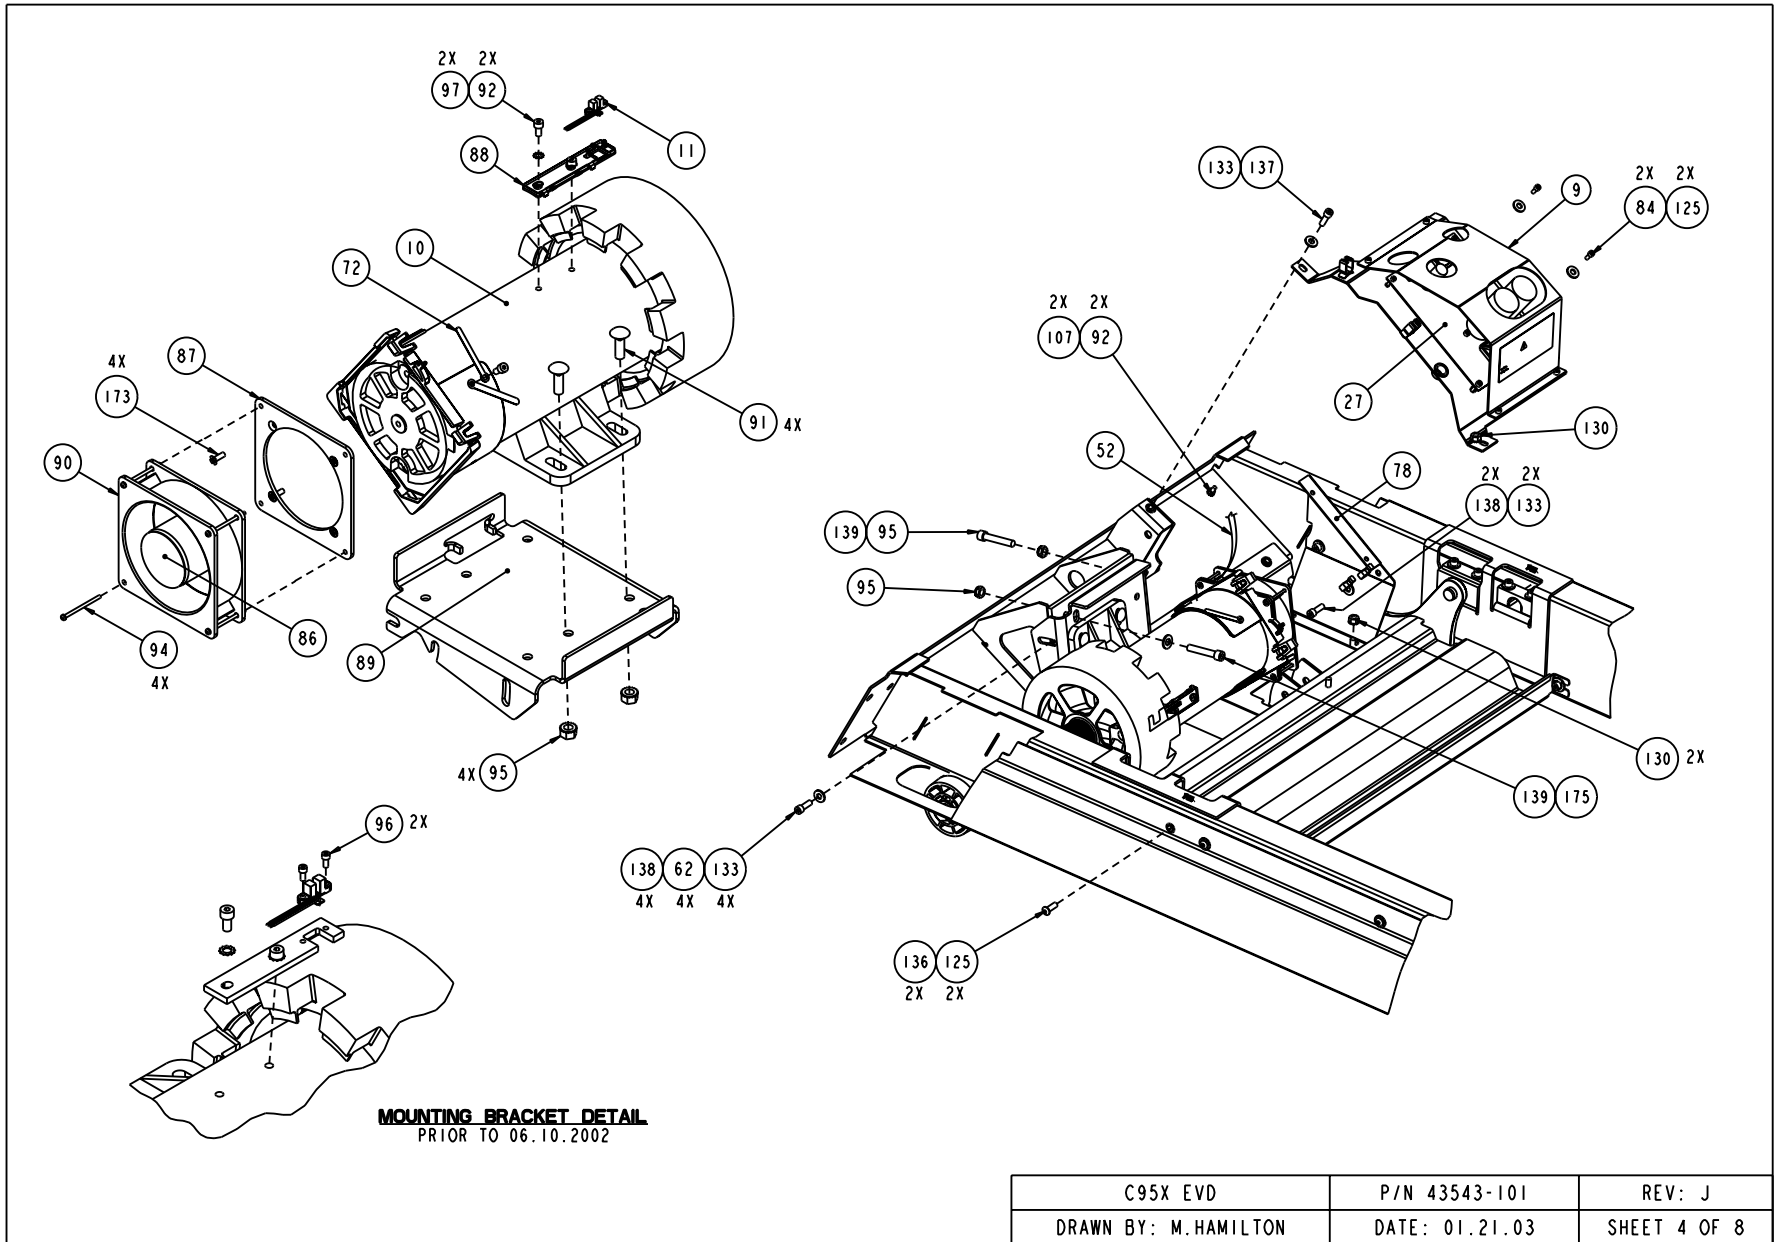

C95X EVD	P/N 43543-101	REV: J
DRAWN BY: M.HAMILTON	DATE: 01.21.03	SHEET 1 OF 8

C95X EVD	P/N 43543-101	REV: J
DRAWN BY: M.HAMILTON	DATE: 01.21.03	SHEET 2 OF 8

C95X EVD	P/N 43543-101	REV: J
DRAWN BY: M.HAMILTON	DATE: 01.21.03	SHEET 3 OF 8

THIS SHEET FOR UNITS
 MANUFACTURED PRIOR
 TO 7/2/2001.

C95X EVD	P/N 43543-101	REV: J
DRAWN BY: M.HAMILTON	DATE: 01.21.03	SHEET 5 OF 8

• HHR OPTION ONLY

C95X EVD	P/N 43543-101	REV: J
DRAWN BY: M.HAMILTON	DATE: 01.21.03	SHEET 7 OF 8

C95X EVD	P/N 43543-101	REV: J
DRAWN BY: M.HAMILTON	DATE: 01.21.03	SHEET 8 OF 8